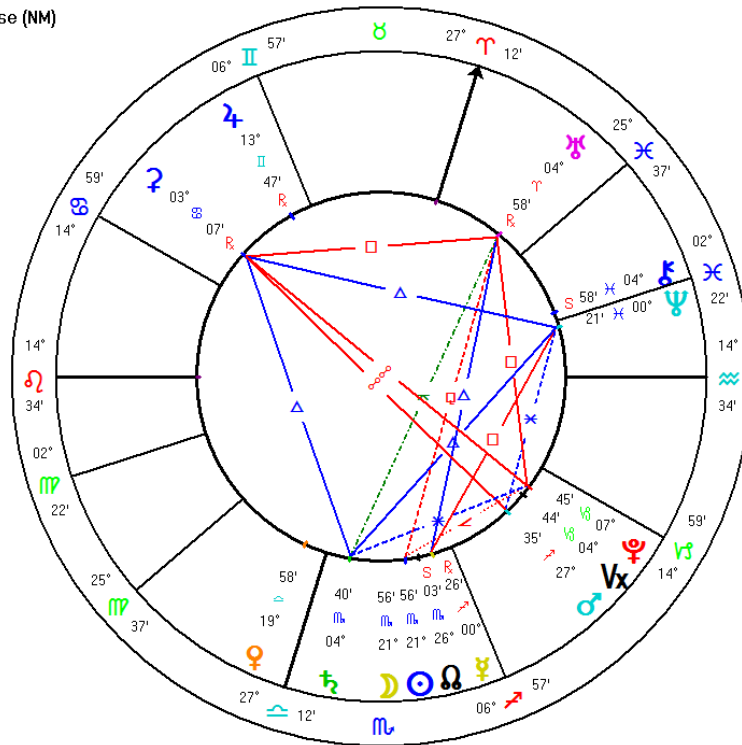

Solar Total Eclipse (NM)
Event Chart
Nov 13 2012, Tue
10:07:59 pm UT +0:00
London, England
51°N30' 000"W10'
Geocentric
Tropical
Placidus
True Node